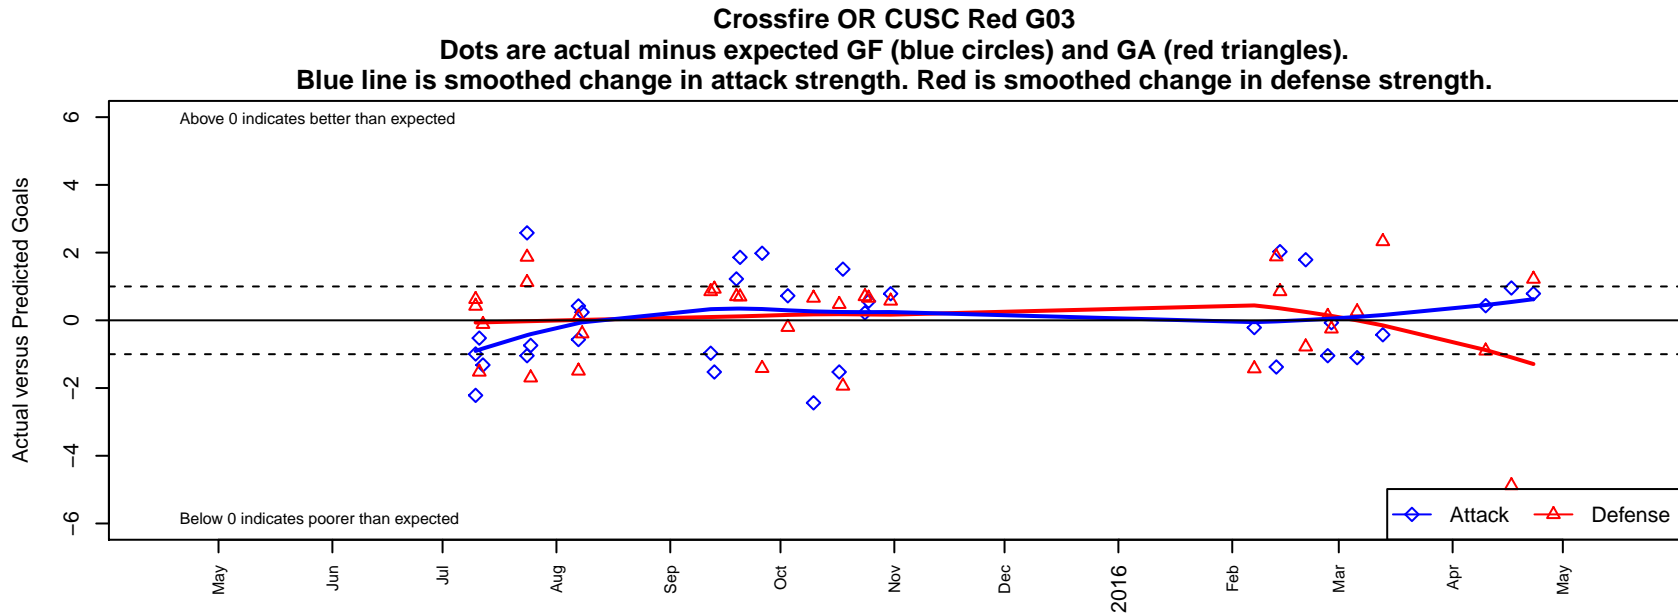

**attack and defense variance (black dot)
relative to other teams
and top 10 in region**

**attack and defense rating
relative to others at age
and all opponents in last 13 months**

Crossfire OR CUSC Red G03

Crossfire OR CUSC
Clackamas, Clackamas, OR, OR
G03 total strength=727
attack=1.06 defense=0.57
fall league = PTT G03 Div 1 Red
spr league = Spr OYS G03 Premier White

alt names used:
Crossfire OR CUSC Red
CUSC 03G Red
CLACKAMAS UNITED CROSSFIRE OR CUSC
CUSC 03G Red Nelson
CLACKAMAS UNITEDCROSSFIRE OR CUSC
CUSC 03G Red Nelson

Venues played:
2015 PCU Summer Classic U12 Silver
2015 Oswego Nike Cup Gold U12
2015 Chinook Cup Gold U12
2015 PTT G03 Division 1 Red
2015 Spr OYS G03 Premier White
2015 OYS State Cup G03