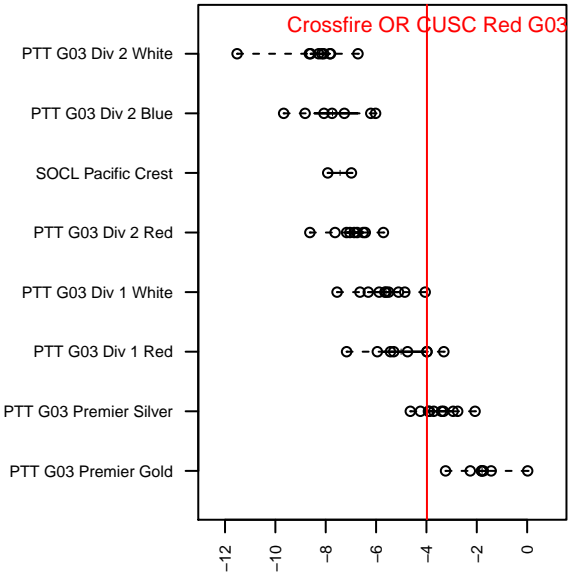

**attack and defense rating
relative to others at age
and all opponents in last 13 months**